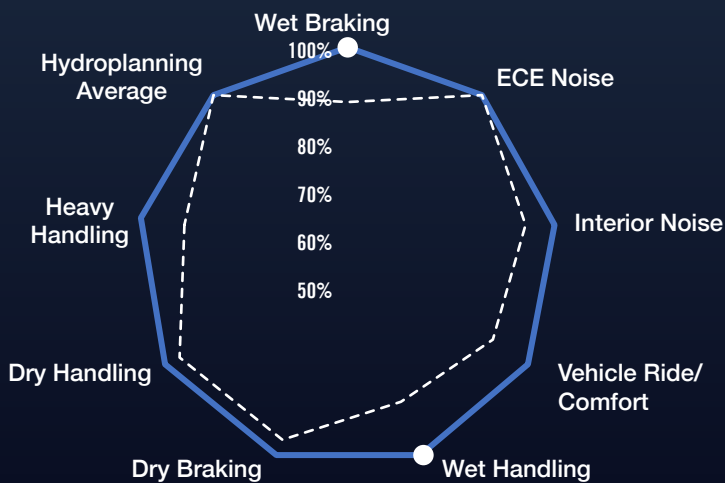

ACTIVEGRIP TECHNOLOGY

With formulated ActiveGrip compound to deliver grip protection for shorter wet braking performance

DURAGUARD TECHNOLOGY

Designed with DuraGuard Technology with 2 ply constructions to enhance impact protection against cuts and punctures.

TEST RESULTS

AVAILABLE SIZE

- | | |
|-------------------|-------------------|
| 215/65R16 98H | 265/65R17 112H |
| 215/70R16 100H | 215/55R18 99V XL |
| 225/70R16 103H | 225/50R18 99W XL |
| 235/60R16 100H | 225/55R18 98V |
| 235/70R16 106H | 225/60R18 100V |
| 245/70R16 111H XL | 235/50R18 101W XL |
| 265/70R16 112H | 235/55R18 104V XL |
| 215/60R17 96H | 235/60R18 107W XL |
| 225/60R17 99V | 265/60R18 110V |
| 225/65R17 102V | 245/60R18 105H |
| 235/55R17 99H | 225/55R19 99V |
| 235/60R17 102H | 235/50R19 99V |
| 235/65R17 108V XL | 235/55R19 105V XL |
| 245/65R17 111H XL | 245/55R19 103H |
| 255/65R17 110H | 255/55R19 111V XL |

* Size 235/65R17 108V XL
 * Testing vehicle- Honda CR-V/Ford Kuga (for interior noise/comfort)
 * Testing place: MIREVAL, FRANCE/LUXEMBURGER
 * Timing: Aug'20, Jun '21

Assurance
 MaxGuard SUV

Key Competitor