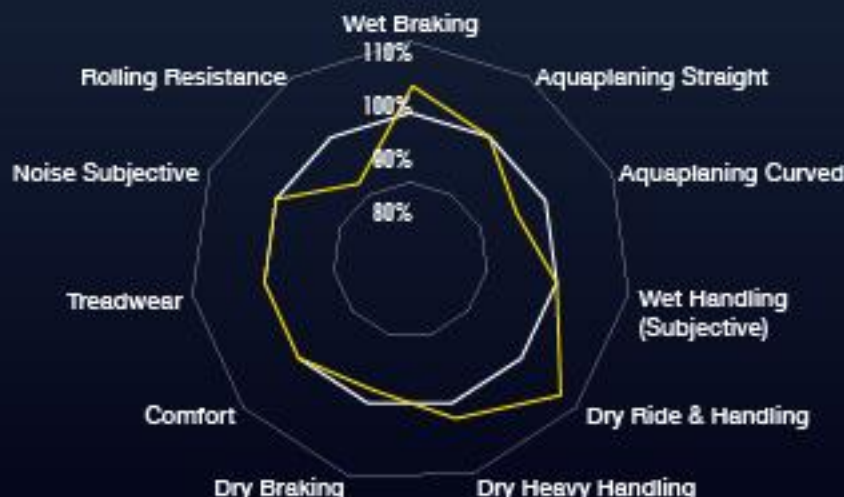

**Impulse Control
Compound**
TECHNOLOGY

With highly refined compound with extra silica load that delivers shorter braking distance on wet and dry roads

ActiveBraking
TECHNOLOGY

Achieving shorter braking distances on dry and wet road with ActiveBraking technology that increases the contact area with the road when braking

Power Cushion
TECHNOLOGY

Designed with Power Cushion Technology, the tire has stiffer coupling of the tire carcass and tread pattern to achieve excellent handling on dry roads

TEST RESULT

Asymmetric 3

Asymmetric 5